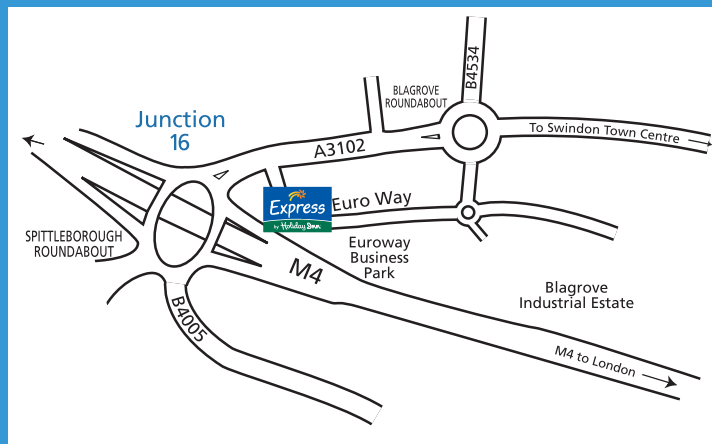

www.expressswindon.co.uk

Exit Jct off M4 motorway and follow A3102 (signposted towards Swindon Centre) to roundabout. Return on opposite carriageway and turn left before the car showrooms. Continue to hotel.